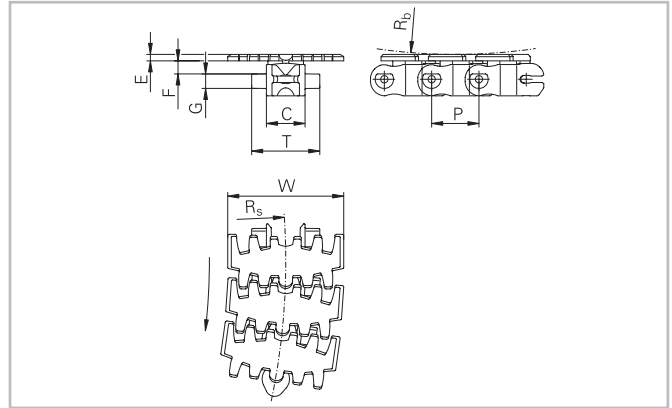

## Description

Flexi 7100K is a standard duty radius and straight running plastic chain. Applications are in end-line on aluminum modular structure, including various packaging lines. The patented retaining system makes it easy to assemble and disassemble the chain with only a screwdriver. The low friction surface allows accumulation of products.

## Chain Data

| Habasit code   | Width W |      | Weight |       | Nominal tensile strength $F_N$ |     | C    |      | E   |      | F   |      | G    |      | $R_b$ |      |
|----------------|---------|------|--------|-------|--------------------------------|-----|------|------|-----|------|-----|------|------|------|-------|------|
|                | mm      | inch | kg/m   | lb/ft | N                              | lbf | mm   | inch | mm  | inch | mm  | inch | mm   | inch | mm    | inch |
| C7100K0248PTAA | 63.0    | 2.48 | 0.63   | 0.42  | 500                            | 113 | 21.1 | 0.83 | 3.5 | 0.14 | 7.2 | 0.28 | 7.9  | 0.31 | 70    | 2.76 |
| C7100K0325PTAA | 82.6    | 3.25 | 0.86   | 0.58  | 1250                           | 281 | 30.3 | 1.19 | 4.0 | 0.16 | 7.2 | 0.28 | 11.1 | 0.44 | 90    | 3.54 |
| C7100K0405PTAA | 103.0   | 4.05 | 1.65   | 1.11  | 1250                           | 281 | 44.3 | 1.74 | 4.5 | 0.18 | 6.7 | 0.26 | 12.5 | 0.49 | 100   | 3.94 |

| Habasit code   | $R_s$ |      | P    |      | T    |      | Material |
|----------------|-------|------|------|------|------|------|----------|
|                | mm    | inch | mm   | inch | mm   | inch |          |
| C7100K0248PTAA | 150   | 5.91 | 25.4 | 1.00 | 37.1 | 1.46 | PT       |
| C7100K0325PTAA | 160   | 6.30 | 33.5 | 1.32 | 58.1 | 2.29 | PT       |
| C7100K0405PTAA | 170   | 6.69 | 35.5 | 1.40 | 79.1 | 3.11 | PT       |

Pin material: stainless steel

- Standard packaging: 3.048 m = 10 ft
- The weight specification is indicative
- Other materials on request